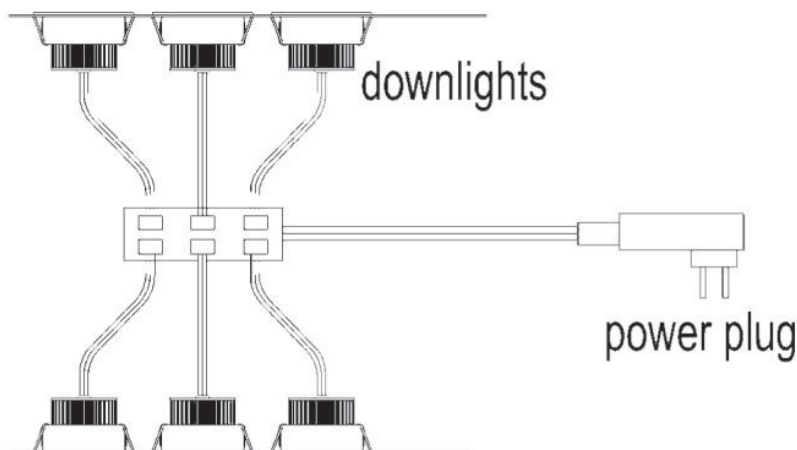

INSTALLATION INSTRUCTIONS

1. Before commencing installation or maintenance, ensure electricity is switched off at the mains
2. Mark and cut out 45 mm hole in ceiling
3. Wire up new LED power supply in accordance with marked terminals
4. It is recommended to use M-Elec driver with installation
5. These lights are for indoor use only.