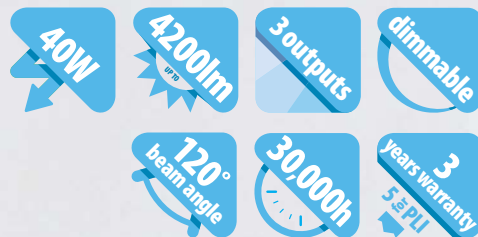

Efficacy: **95-100lm/W**

IP rating: **IP20**

Beam angle: **120 degrees**

Dimmable: **Yes**

Average life: **30,000 hrs****

Operating temperature: **-20° to +45°C**

Warranty: **3 years / 5 years for PLI** (lodge online)

Length: **600 mm** | Width: **120 mm** | Height: **46 mm**

Weight: **1.23kg**

*Total power consumed including driver

**Life span is calculated on expected average life of LED chips

F40 Multi

40W dimmable LED BATTEN

ML-F40-MULTI

Technical information

Total power consumed: **40W***

Lumen output W|NW|WW: **4040lm | 4200lm | 4000lm**

Colour temperature W|NW|WW: **6000K | 4000K | 3000K**

CRI: **80+**

Efficacy: **100-105lm/W**

IP rating: **IP20**

Beam angle: **120 degrees**

Dimmable: **Yes**

Average life: **30,000 hrs****

Operating temperature: **-20° to +45°C**

Warranty: **3 years / 5 years for PLI** (lodge online)

Length: **1200 mm** | Width: **120 mm** | Height: **46 mm**