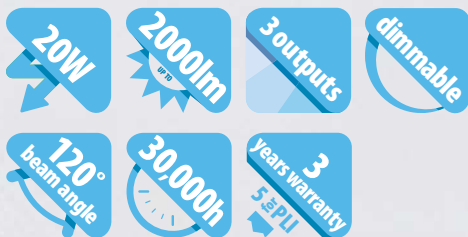

F20 Multi

20W dimmable LED BATTEN

ML-F20-MULTI

Technical information

Total power consumed: **20W***

Lumen output W|NW|WW: **1920lm | 2000lm | 1900lm**

Colour temperature W|NW|WW: **6000K | 4000K | 3000K**

CRI: **80+**

Efficacy: **95-100lm/W**

IP rating: **IP20**

Beam angle: **120 degrees**

Dimmable: **Yes**

Average life: **30,000 hrs****

Operating temperature: **-20° to +45°C**

Warranty: **3 years / 5 years for PLI** (lodge online)

Length: **600 mm** | Width: **120 mm** | Height: **46 mm**

Weight: **1.23kg**

*Total power consumed including driver

**Life span is calculated on expected average life of LED chips